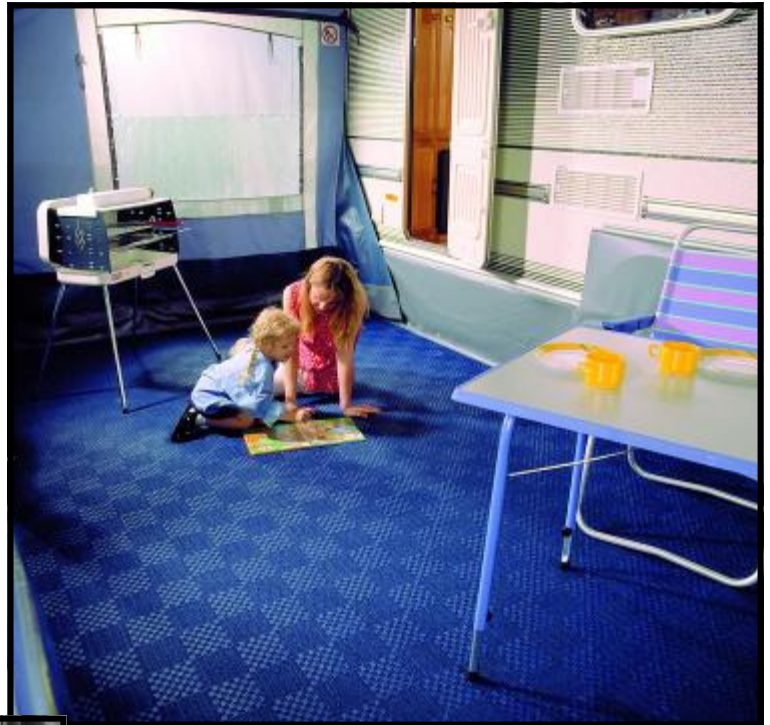

AWNING MATTING / CAMPING CARPET

- Ideal for awning or tent floors, door matting
- Robust matting is light to pack folds easily without creasing.
- Weather-proof, dries quickly if wet (will not rot)
- Easy to clean by hosing or wiping with warm soapy water.
- Washable up to 60C max, very tolerant to freezing winter.
- Will not tear if poled through.
- Air and Water permeable

- Breathable, tolerates damp.
- Water repellent, rot, mildew and mould resistant (can be packed up wet)
- UV Stable
- Thermal insulation
- Impact sound insulation
- Lightweight, strong, no shrinking or curling.
- Use on either side.
- Easy cut to size in all directions and does not fray.